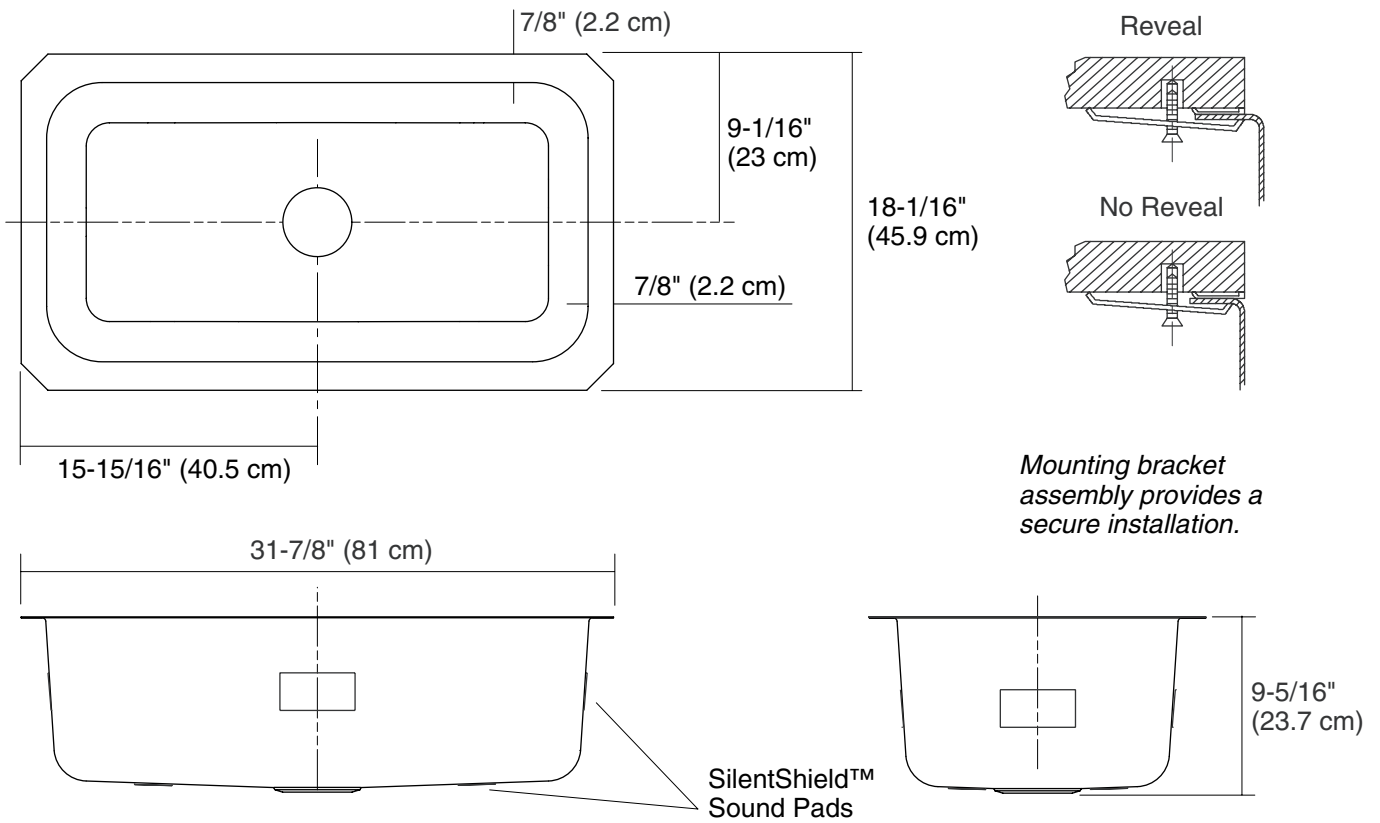

Technical Information

Fixture*:	
Basin area	29-1/2" (74.9 cm) x 15-3/4" (40 cm)
Water depth	9" (22.9 cm)
Drain hole	3-5/8" (9.2 cm) D.
* Approximate measurements for comparison only.	

Included Components:	
Cut-out template	1062109-7
Mounting hardware	91915

Installation Notes

Install this product according to the installation guide.

Use the supplied cut-out template to select either a hidden or exposed rim.

Product Diagram