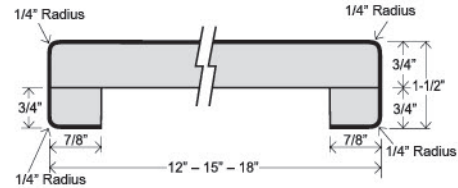

Bar Top
CNB 12
CNB 15
CNB 18