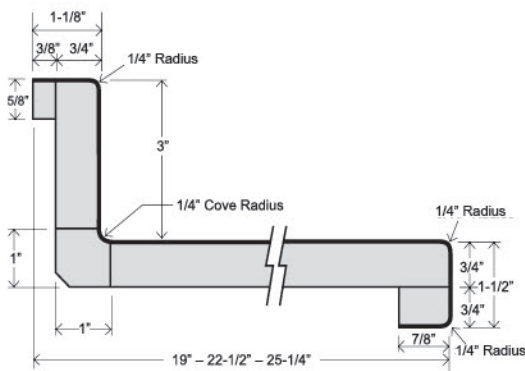

CASPIAN

Our stylish Caspian gives you a contemporary look with a double tight-radius profile. This edge compliments both classic and contemporary kitchen and bath design trends. This edge profile is not available in plywood.

Features

- 1/4" radius front nose 1-1/2" thick
- 1/4" cove radius for easy cleaning
- 3/8" MDF scribe for fitting out-of-square walls
- 1"x1" cove molding
- 7/8" front build-up
- 3" backsplash on kitchen and vanity tops
- 1/4" radius on both sides of all bars
- 1/4" radius front and unfinished back edge on flat deck tops