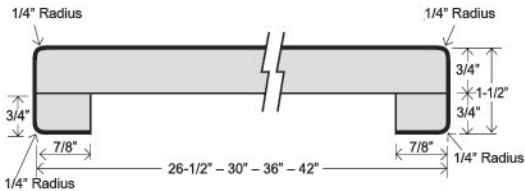

Bar Top
CNB 26-1/2
CNB 30
CNB 36
CNB 42