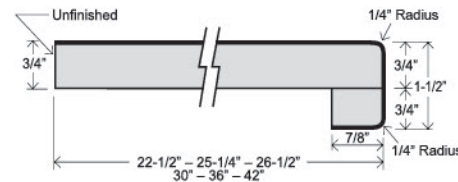

Flat Deck Top
CNF 22-1/2
CNF 251/4
CNF 26-1/2
CNF 30
CNF 36
CNF 42

Exceptional quality laminate surfaces

For over 70 years, The L.E. Smith Company has worked hard to become one of the best laminate countertop manufacturers in the country. Today, that commitment is as strong as ever.

In addition to offering exceptional quality products, we are also committed to helping you improve profitability. A partnership with L.E. Smith means that you can focus on your highest profit return areas while we handle your laminate surface needs.