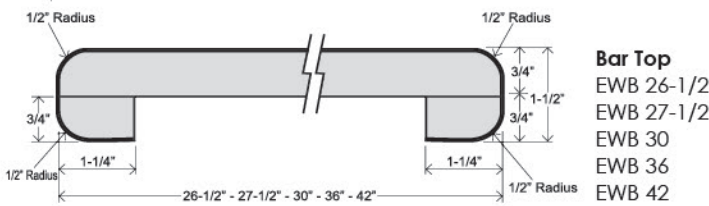

Features

- European profile front nose, flat face with double radius, 1-1/2" thick
- 1/4" cove radius for easy cleaning
- Featuring 1"x1" cove molding
- 3/8" MDF scribe for fitting out-of-square walls
- 1-1/4" front build-up for floating countertop installation
- Kitchen and vanity tops feature 3" backsplash
- All bars feature double radius both sides
- Flat deck tops have flat face with double radius front side, unfinished back side

Kitchen & Vanity Top
 EWW 19
 EWW 22-1/2
 EWK 25-1/4

Bar Top
 EWB 12
 EWB 15
 EWB 18

Bar Top
 EWB 26-1/2
 EWB 27-1/2
 EWB 30
 EWB 36
 EWB 42

Flat Deck Top
 EWF 22-1/2
 EWF 25-1/4
 EWF 26-1/2
 EWF 27-1/2
 EWF 30
 EWF 36
 EWF 42