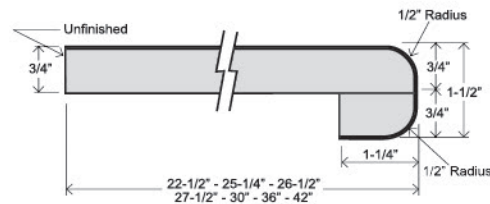

Features

- European profile front nose, flat face with double radius, 1-1/2" thick
- 1/4" cove radius for easy cleaning
- Featuring 1"x1" cove molding
- 3/8" MDF scribe for fitting out-of-square walls
- 1-1/4" front build-up for floating countertop installation
- Kitchen and vanity tops feature 3" backsplash
- All bars feature double radius both sides
- Flat deck tops have flat face with double radius front side, unfinished back side

Kitchen & Vanity Top
 EWW 19
 EWW 22-1/2
 EWK 25-1/4

Bar Top
 EWB 12
 EWB 15
 EWB 18

Bar Top
 EWB 26-1/2
 EWB 27-1/2
 EWB 30
 EWB 36
 EWB 42

Flat Deck Top
 EWF 22-1/2
 EWF 25-1/4
 EWF 26-1/2
 EWF 27-1/2
 EWF 30
 EWF 36
 EWF 42