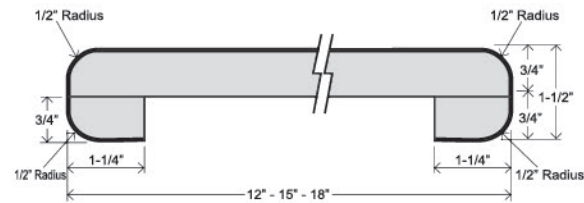

Kitchen & Vanity Top
EWW 19
EWW 22-1/2
EWK 25-1/4

Bar Top
EWB 12
EWB 15
EWB 18