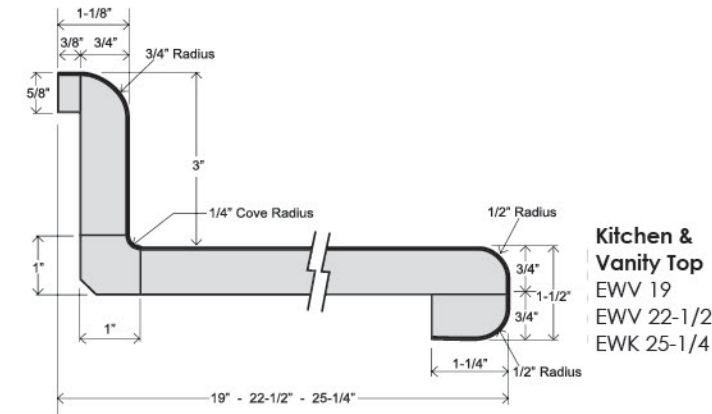

E-TOP 2000

The 90°/90° oval, flat-front roll nose complements today's cabinets creating a luxurious look. The laminate wraps around the front nose giving added protection. More curves, softer flowing lines, just the right touches.

Features

- European profile front nose, flat face with double radius, 1-1/2" thick
- 1/4" cove radius for easy cleaning
- Featuring 1"x1" cove molding
- 3/8" MDF scribe for fitting out-of-square walls
- 1-1/4" front build-up for floating countertop installation
- Kitchen and vanity tops feature 3" backsplash
- All bars feature double radius both sides
- Flat deck tops have flat face with double radius front side, unfinished back side