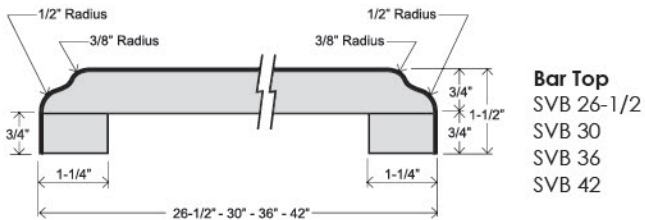

**Features**

- Sculptured front nose, 1-1/2" thick
- 1/4" cove radius for easy cleaning
- Featuring 1"x1" cove molding
- 3/8" MDF scribe for fitting out-of-square walls
- Kitchen and vanity tops feature 3" backsplash
- All bars feature sculptured profile both sides
- Flat deck tops feature sculptured profile front side, unfinished back side