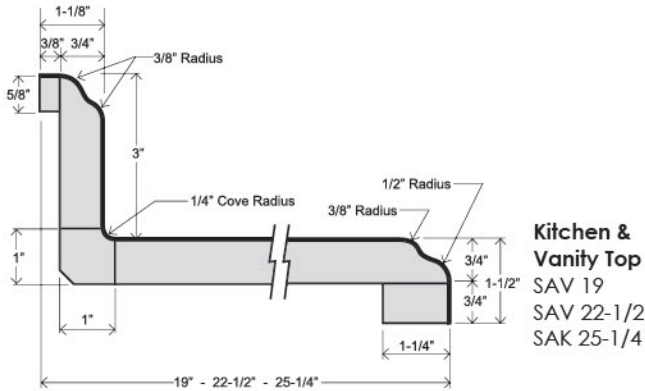

**Features**

- Sculptured front nose, 1-1/2" thick
- 1/4" cove radius for easy cleaning
- Featuring 1"x1" cove molding
- 3/8" MDF scribe for fitting out-of-square walls
- Kitchen and vanity tops feature 3" backsplash
- All bars feature sculptured profile both sides
- Flat deck tops feature sculptured profile front side, unfinished back side