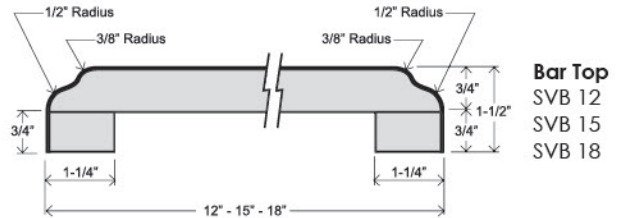

**Features**

- Sculptured front nose, 1-1/2" thick
- 1/4" cove radius for easy cleaning
- Featuring 1"x1" cove molding
- 3/8" MDF scribe for fitting out-of-square walls
- Kitchen and vanity tops feature 3" backsplash
- All bars feature sculptured profile both sides
- Flat deck tops feature sculptured profile front side, unfinished back side