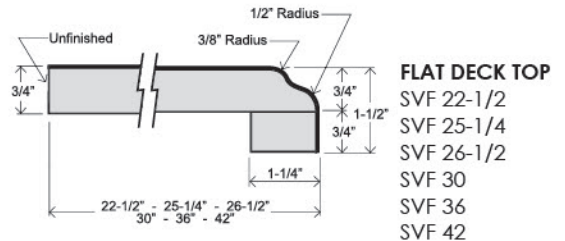

**Features**

- Sculptured front nose, 1-1/2" thick
- 1/4" cove radius for easy cleaning
- Featuring 1"x1" cove molding
- 3/8" MDF scribe for fitting out-of-square walls
- Kitchen and vanity tops feature 3" backsplash
- All bars feature sculptured profile both sides
- Flat deck tops feature sculptured profile front side, unfinished back side