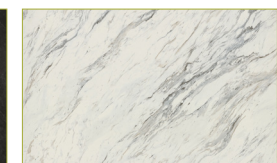

### Group 1 Color Options

TS401 Rugged Steel

TS404 Black Amani

### Group 2 Color Options

TS101 Distressed Pine

TS102 Quartzite Falls

TS306 Spanish Limestone

TS307 Soapstone Mist

TS308 Sterling Calcutta

TS309 Quartz Rapids

TS311 Taj Mahal

### Group 3 Color Options

TS404 Black Amani

TS501 Calcutta Blanc

TS503 Italian Carrara

TS504 Volakas Marble