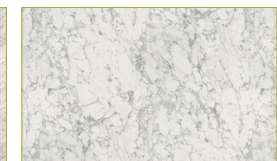

### Group 1 Color Options

TS401 Rugged Steel

TS404 Black Amani

### Group 2 Color Options

TS101 Distressed Pine

TS102 Quartzite Falls

TS306 Spanish Limestone

TS307 Soapstone Mist

TS308 Sterling Calcutta

TS309 Quartz Rapids

TS311 Taj Mahal

### Group 3 Color Options

TS404 Black Amani

TS501 Calcutta Blanc

TS503 Italian Carrara

TS504 Volakas Marble

## Edge Profile Options

- 1 Flat
- 2 Thumbnail
- 3 Sharknose